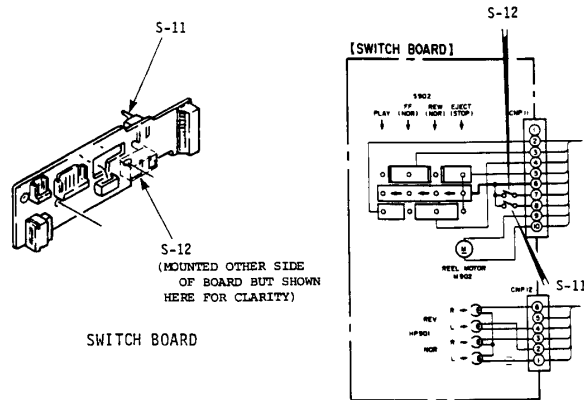

SONY

Car Stereo Service Bulletin

Model: XR-7130/7600

No. 246

Subject: Part Number Additions: S-11 and S-12

Date: August 14, 1992

Symptom:
(**)

The part numbers for S-11 and S-12 (mounted on the switch board) were omitted from the Service Manual.

Solution:

Please add the following information to your Service Manual:

REFERENCE	DESCRIPTION	PART NUMBER
S-11, S-12	SWITCH, PUSH (1 KEY)	1-570-953-11

CSA-14 Tuner/Tape Deck

Reference: FPR N1641

PRINTED IN U.S.A.
CSA-14892-1